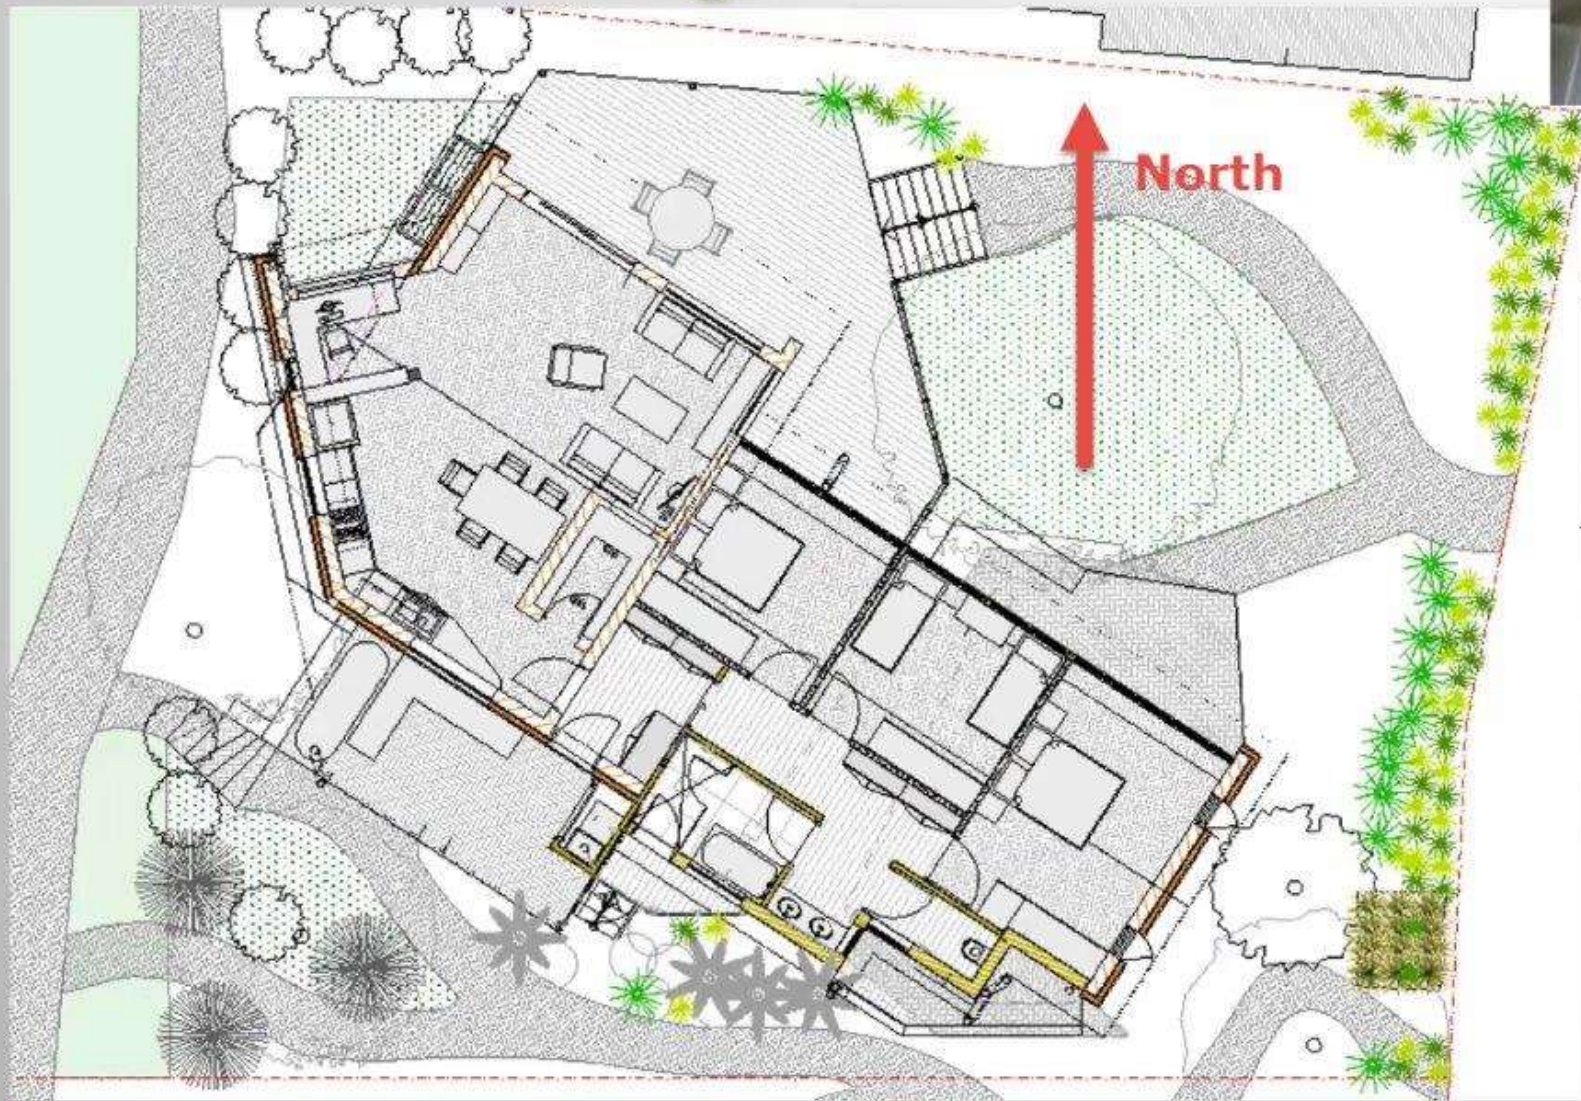

# Narara Ecovillage

- House – 8.6 star
  - cooling 74% reduction
- Orientation – ideal to north
- Thermal mass
  - Slab on ground
  - Some reverse brick to east/west
  - Internal soil brick walls
- Insulation
  - R2.5 walls
  - Some straw panel walls – R4.1
  - R4.0 roof
  - Breathable membranes
- Windows – Composite single & double glazed
- Shading – sunhoods, eaves, pergola
- Colour – dark to north, light east/west
  - light roof